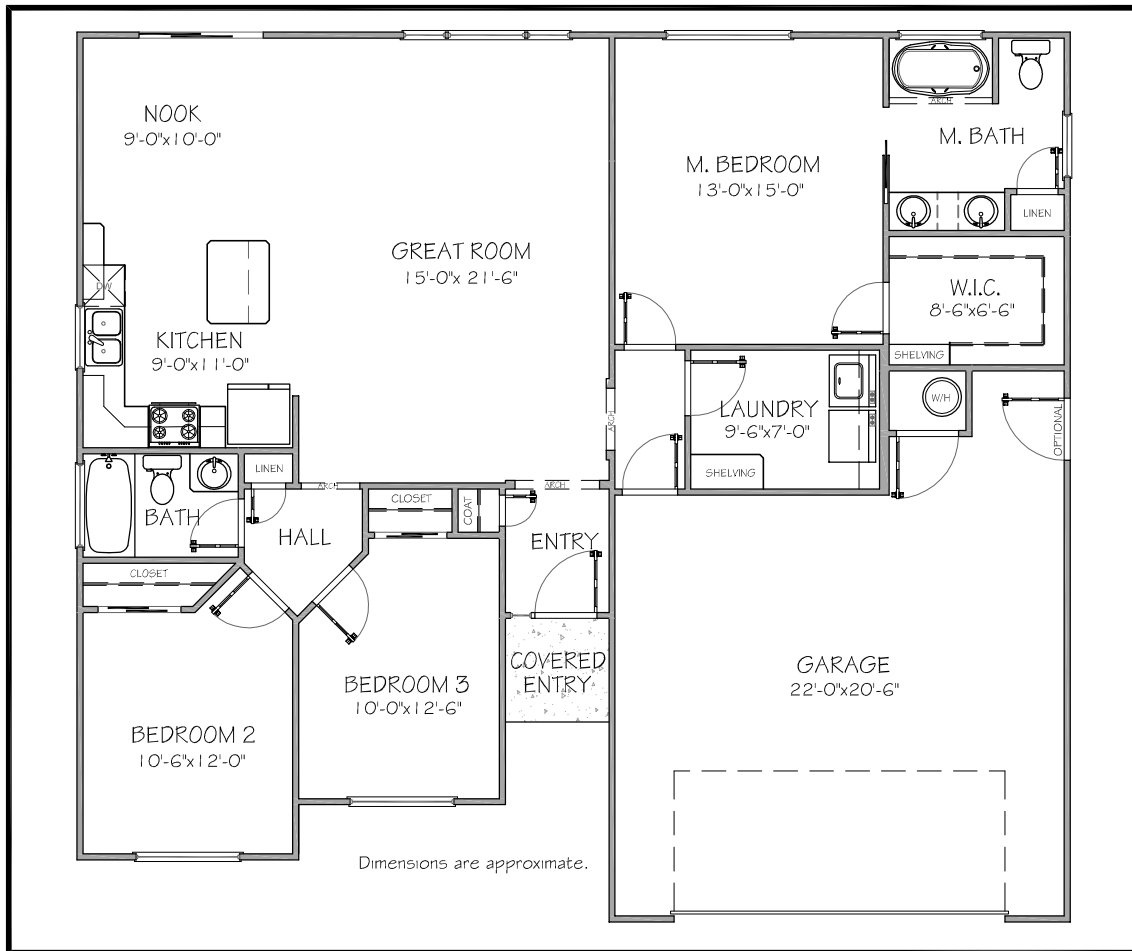

~Moscato~

FLOOR PLAN

CW Chaparral West Inc.
 P.O. BOX 1765
 GRAND JUNCTION, CO 81502
 (970) 244-9986

Moscato 1390
 GARAGE RIGHT

Drafted By:
 Fairchild Drafting
 & Design
 (970) 250-4260